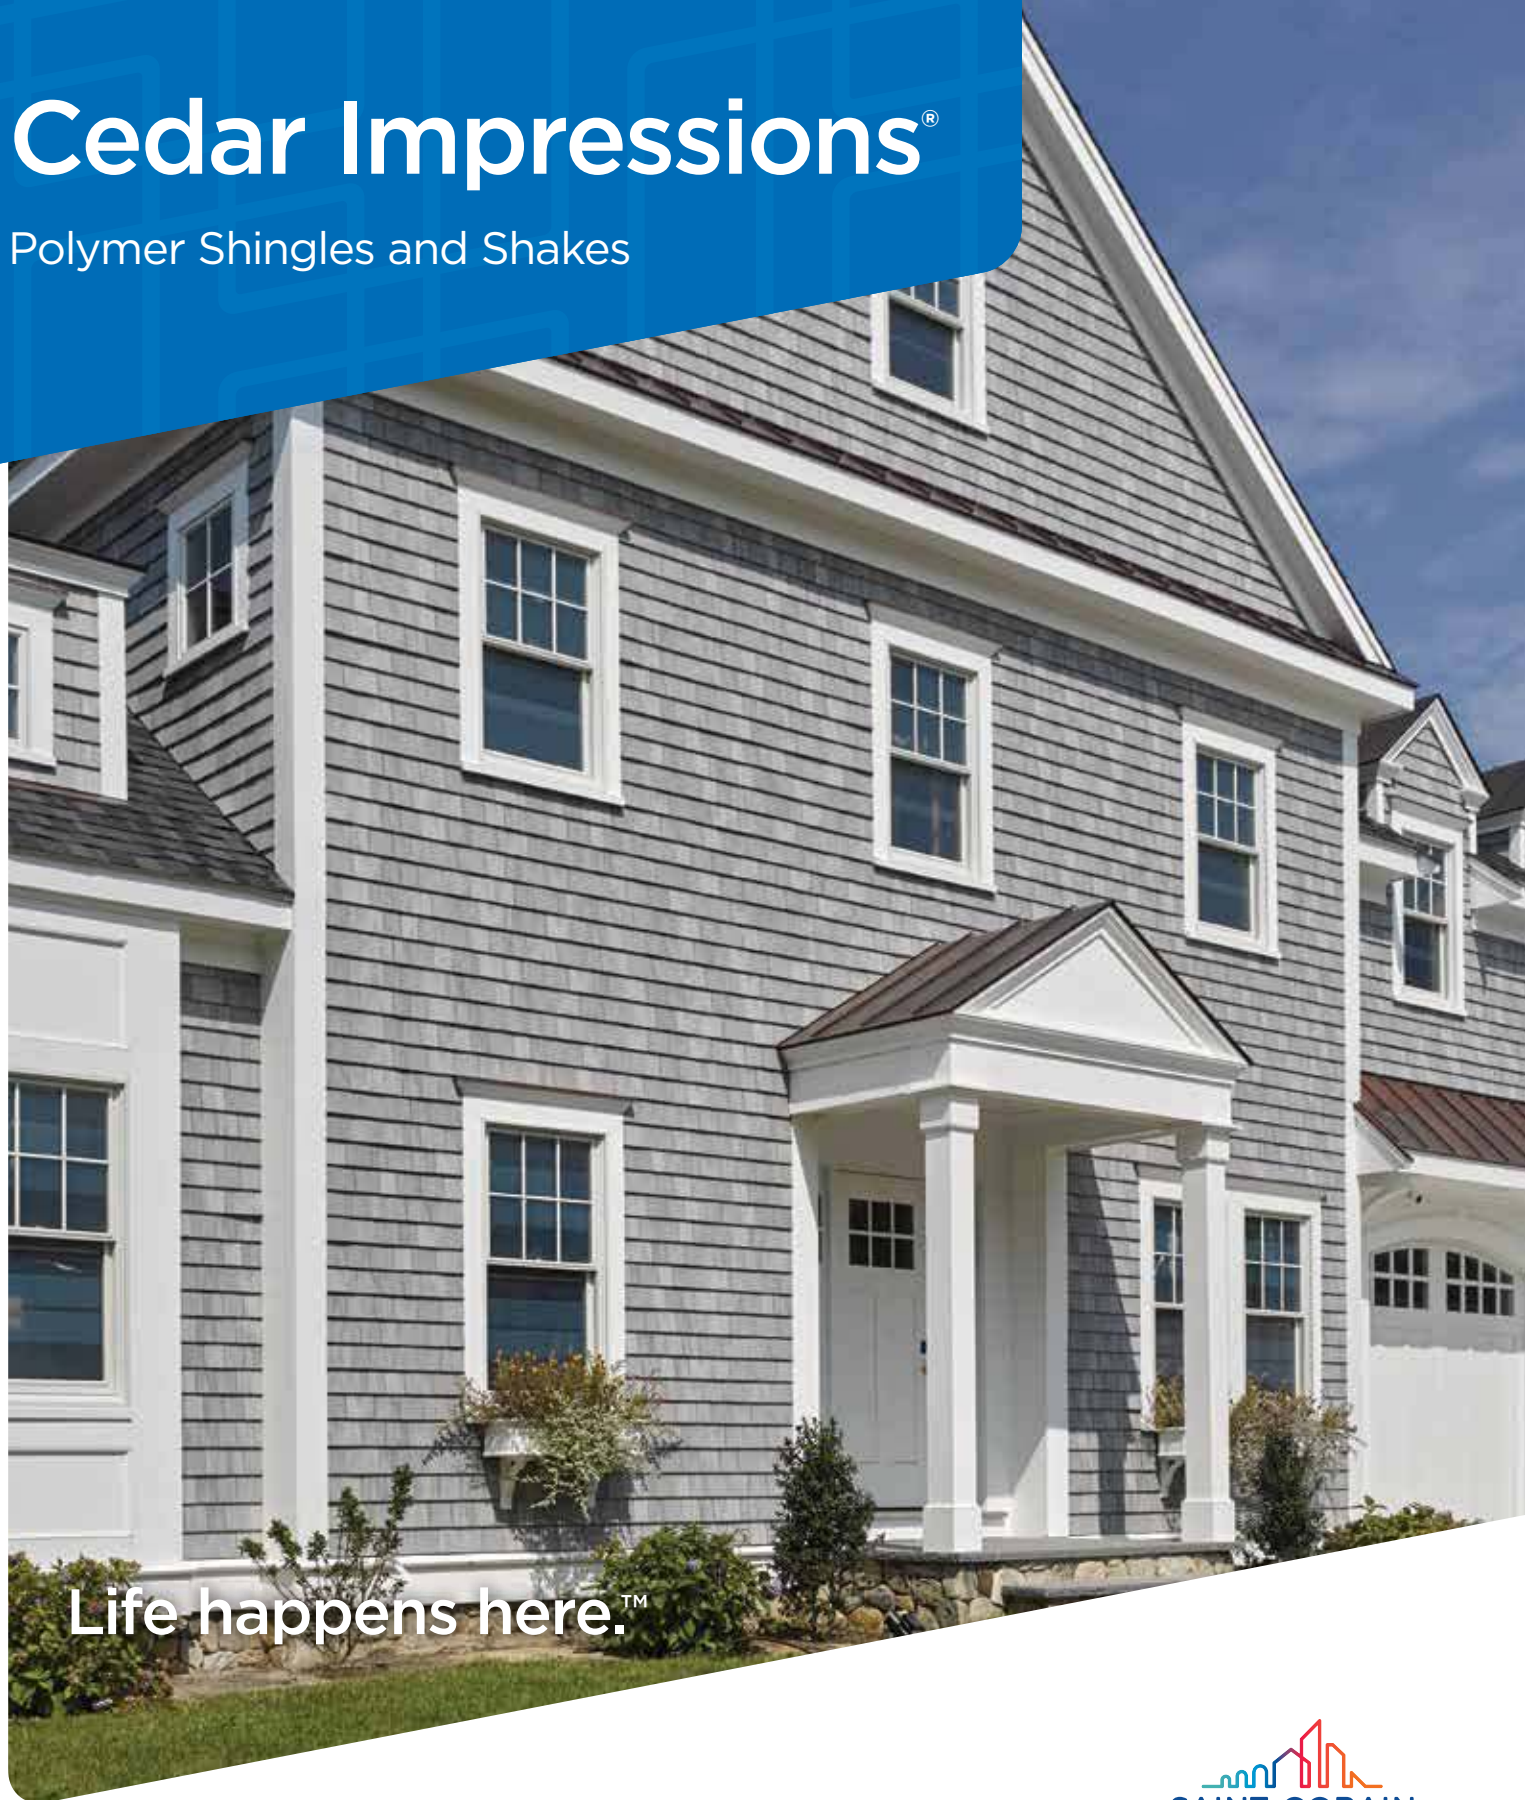

certainteed

SAINT-GOBAIN

Cedar Impressions®

Polymer Shingles and Shakes

Life happens here.™

SAINT-GOBAIN