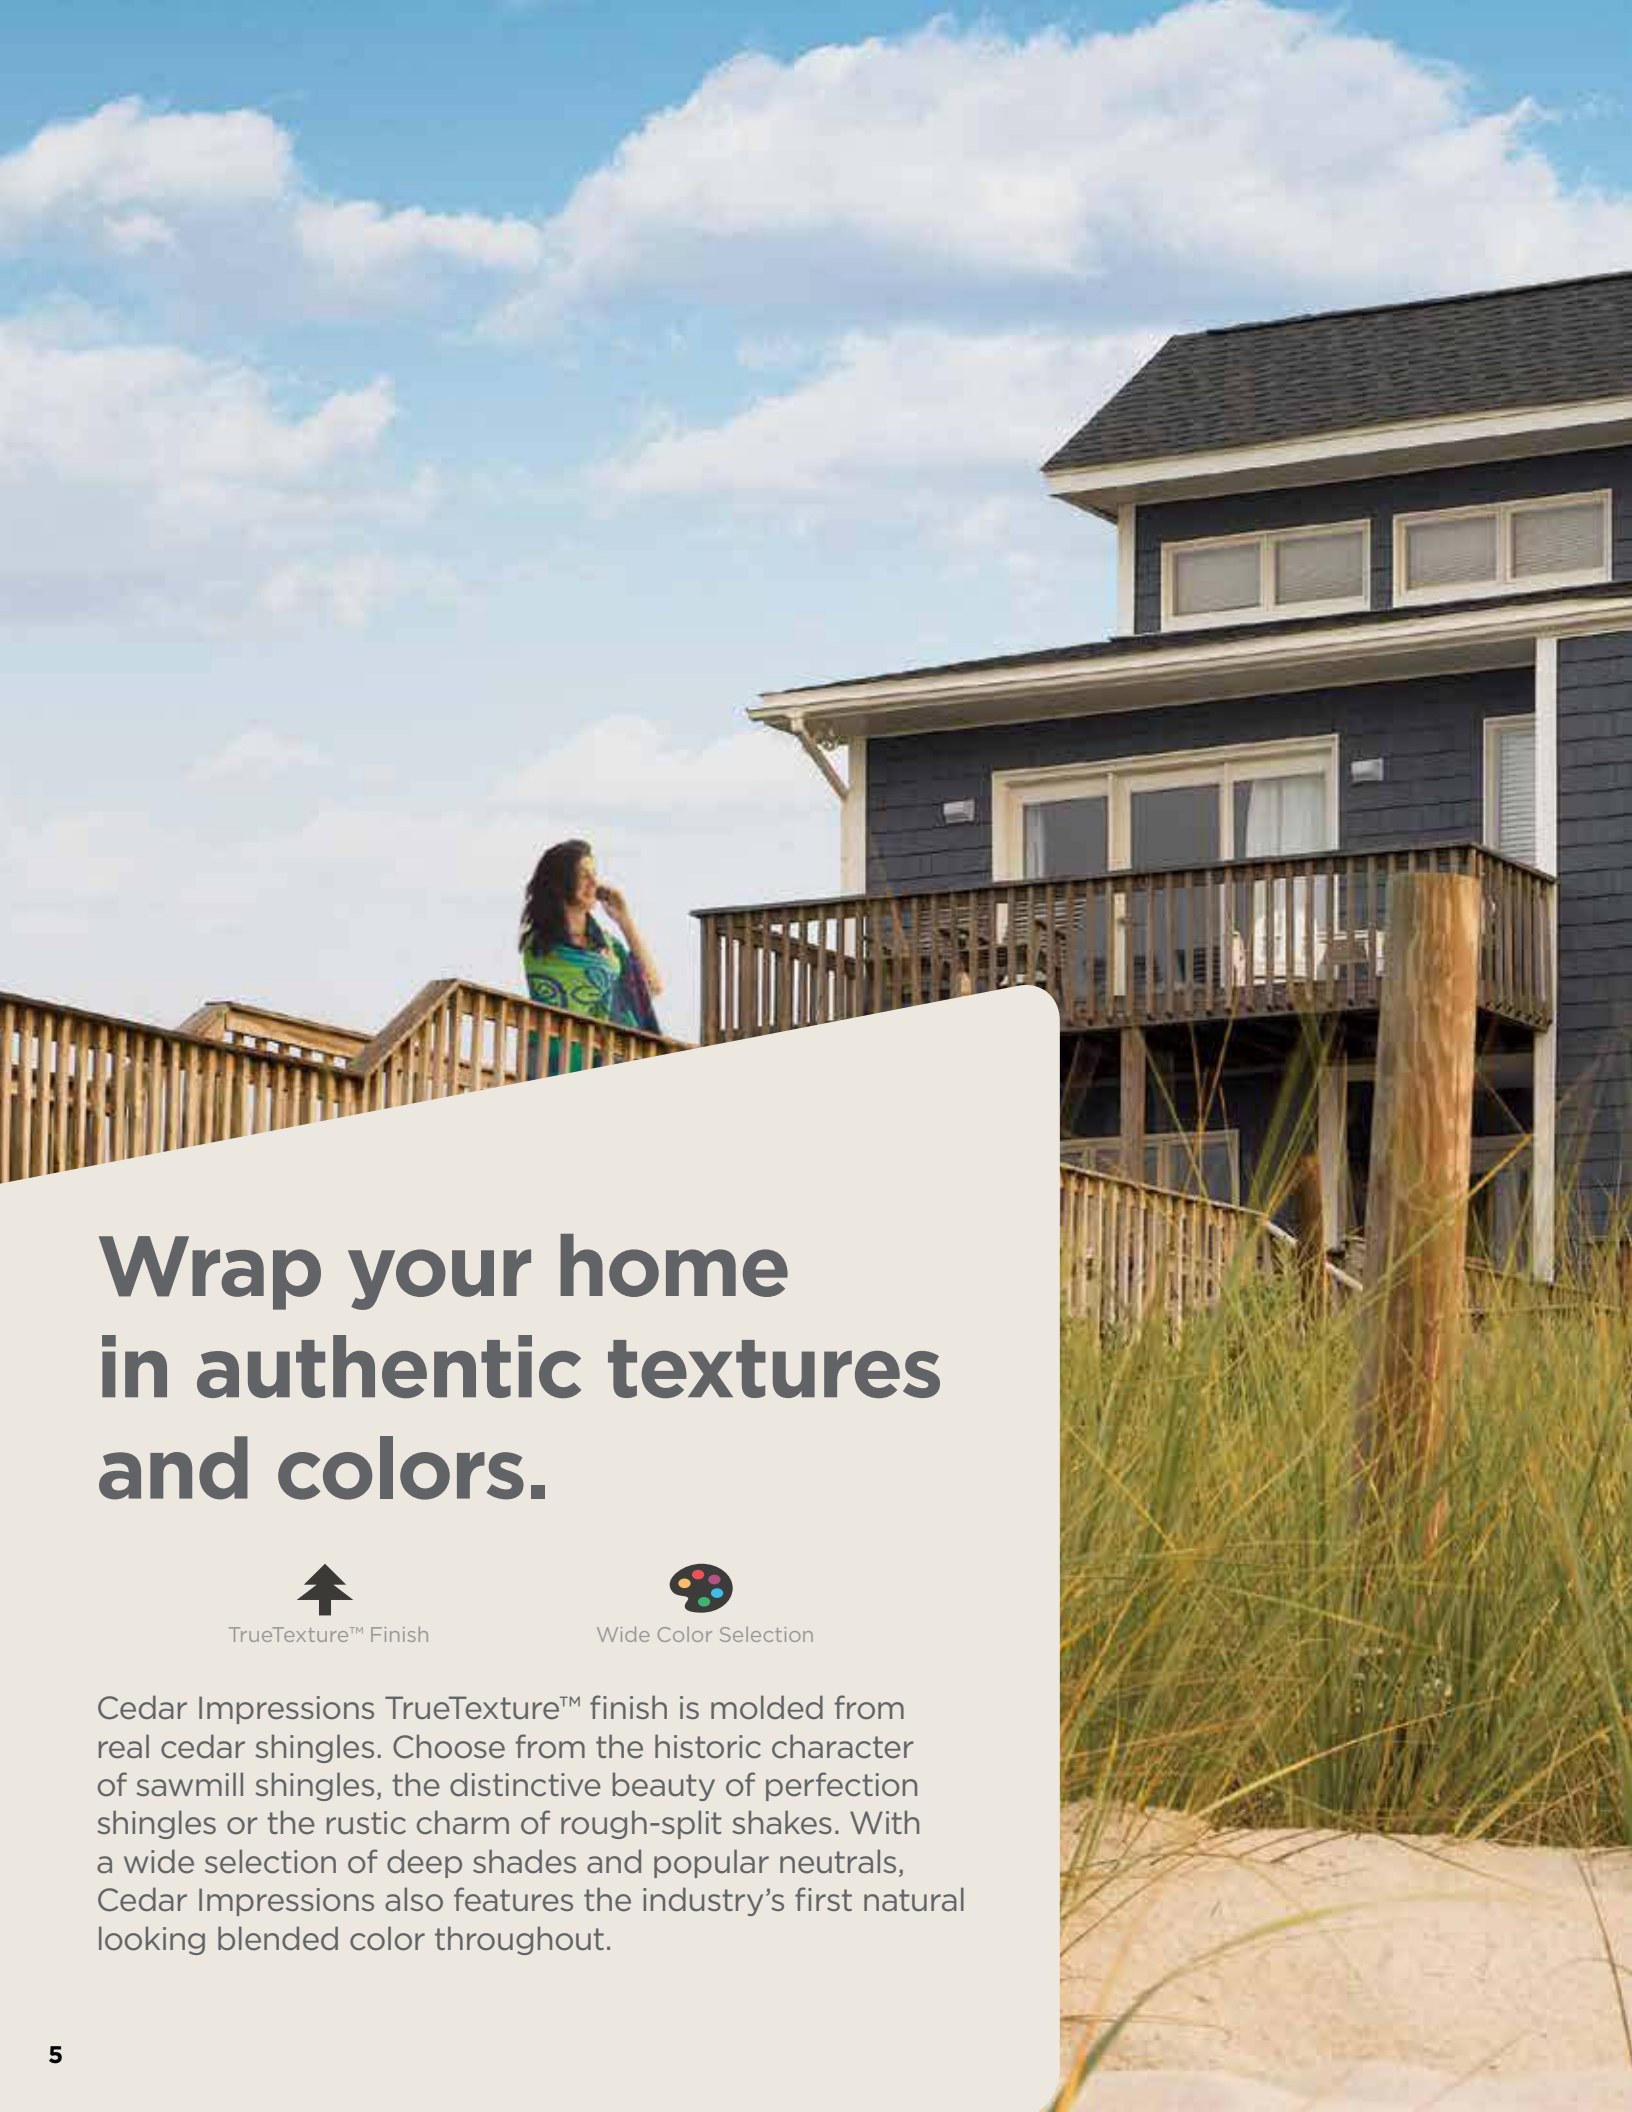

Wrap your home in authentic textures and colors.

Cedar Impressions TrueTexture™ finish is molded from real cedar shingles. Choose from the historic character of sawmill shingles, the distinctive beauty of perfection shingles or the rustic charm of rough-split shakes. With a wide selection of deep shades and popular neutrals, Cedar Impressions also features the industry’s first natural looking blended color throughout.