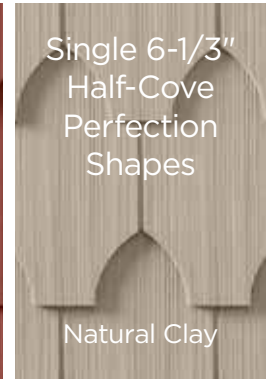

Perfection Shingles

Cedar Impressions Perfection Shingles reflects a style once reserved for the finest homes. Clean edges and smooth lines complement the quiet beauty of the natural wood textures. With a straight edge design, perfection shingles create a more refined look.

DOUBLE 7" STRAIGHT EDGE PERFECTION

Molded Perimeter Lock

A full panel lock for a more secure and long-lasting installation

DOUBLE 7" STAGGERED EDGE PERFECTION

Fastner Indicators

for easier and faster installation

SINGLE 7" STRAIGHT EDGE PERFECTION

Deep Panel Projection

A 3/4" panel projection for excellent rigidity and straighter-on-the-wall performance. Also, enhanced shadow lines for better aesthetics.