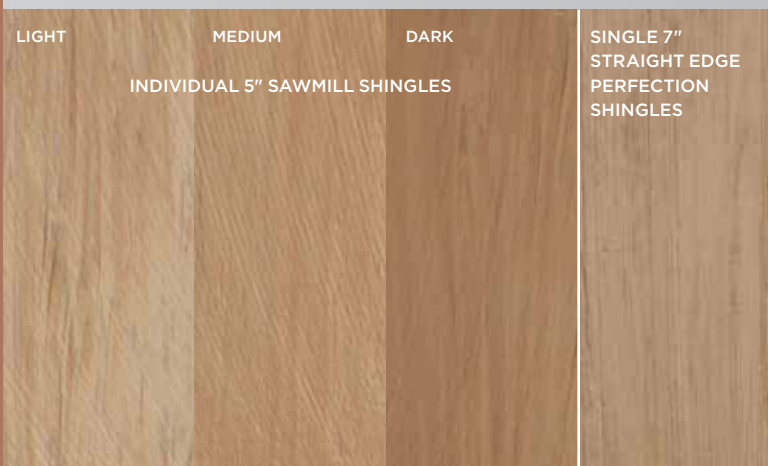

Cedar Blend

LIGHT

MEDIUM

DARK

SINGLE 7"
STRAIGHT EDGE
PERFECTION
SHINGLES