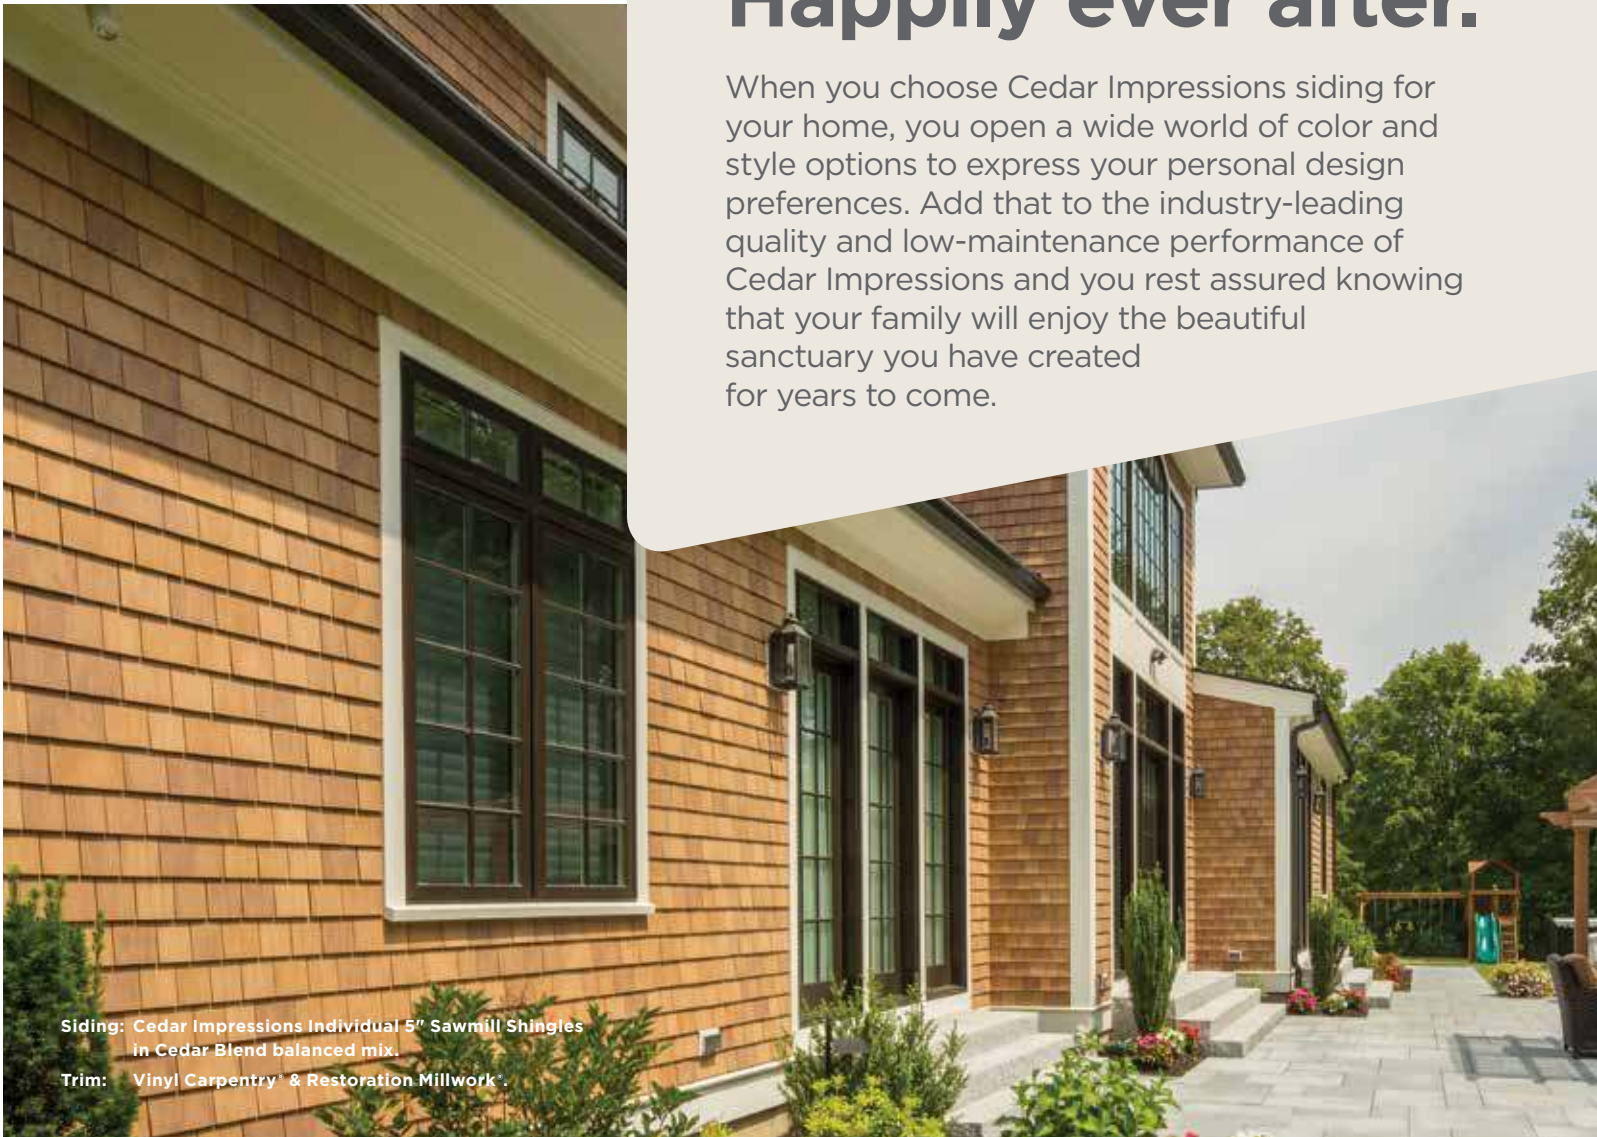

Siding: Cedar Impressions Individual 5" Sawmill Shingles in Cedar Blend balanced mix.

Trim: Vinyl Carpentry & Restoration Millwork.