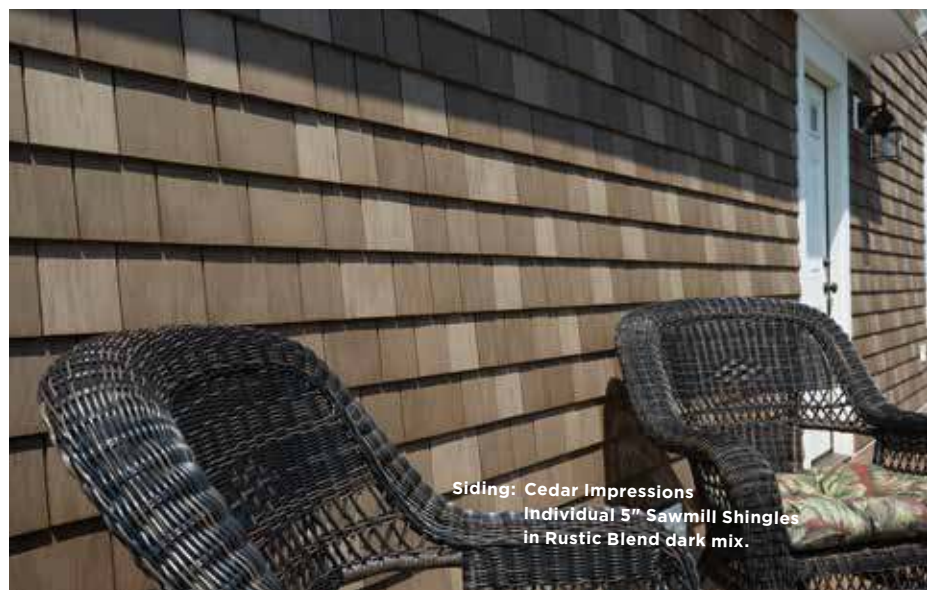

OR call:

800-782-8777

Siding: Cedar Impressions Double 9" Staggered Rough-Split Shakes in Spruce.

Siding: Cedar Impressions Double 7" Straight Edge Perfection Shingles in Flagstone.

Siding: Cedar Impressions Double 7" Straight Edge Rough-Split Shakes in Mountain Cedar and Restoration Classic™ Triple 3" in Cypress.

Siding: Cedar Impressions Individual 5" Sawmill Shingles in Rustic Blend dark mix.

Siding: Cedar Impressions Double 7" Straight Edge Perfection Shingles and Single 6-1/3" Octagon Perfection Shapes in Charcoal Gray.