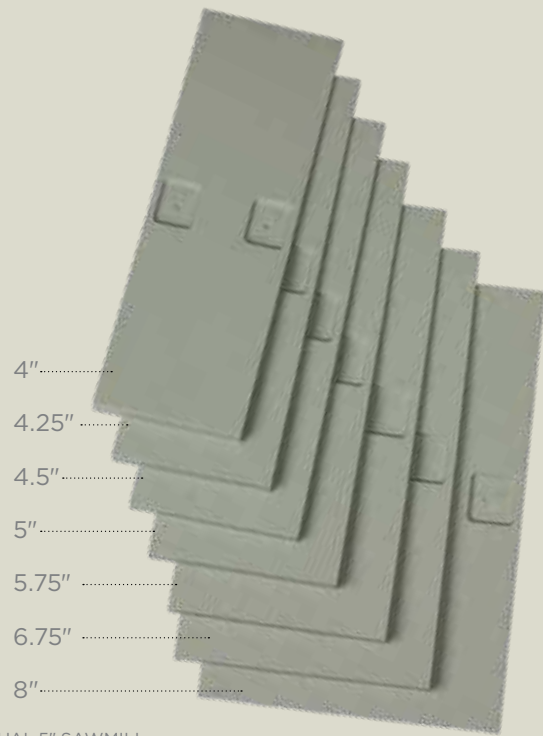

Sawmill Shingles

Cedar Impressions Sawmill Shingles have molded textures and patterns that replicate the effect of saw blades on real cedar. This texture is reminiscent of cedar cut at sawmills from the earliest years of European settlement throughout New England.

Sawmill Texture

7 Shingle widths

All Cedar Impressions Individual 5" Sawmill Shingles come in seven different widths which allow for random installation and one-of-a-kind designs.

INDIVIDUAL 5" SAWMILL