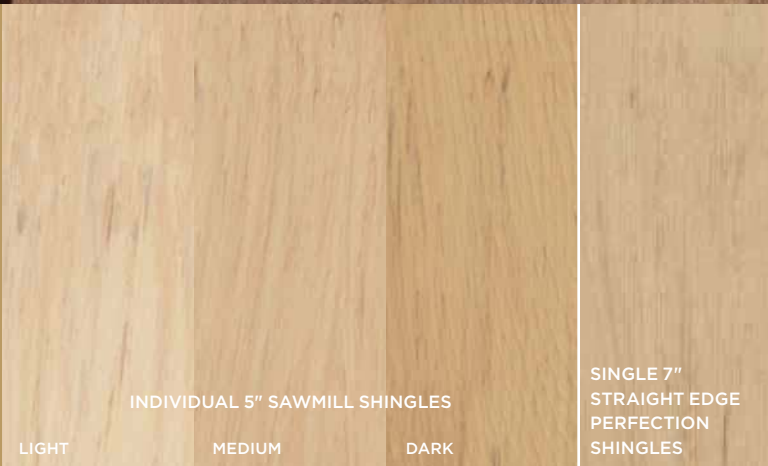

Ageless Cedar™

Make time stand still.

FRESHLY CUT WHITE CEDAR

With the bright appearance of freshly cut white cedar, CertainTeed Natural Blend shingles are as close to nature as you can get.

LIGHT

MEDIUM

DARK

SINGLE 7"
STRAIGHT EDGE
PERFECTION
SHINGLES

Natural Blend

0 YEARS

1

2

FRESHLY CUT RED CEDAR

Through Ageless Cedar color technology, CertainTeed Cedar Blend shingles provides the deep, warm tones of freshly cut red cedar.