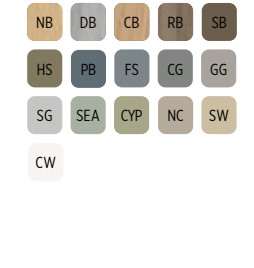

Perfection Shingles

Cedar Impressions Perfection Shingles reflects a style once reserved for the finest homes. Clean edges and smooth lines complement the quiet beauty of the natural wood textures. With a straight edge design, perfection shingles create a more refined look.

DOUBLE 7" STRAIGHT EDGE PERFECTION

Molded Perimeter Lock

A full panel lock for a more secure and long-lasting installation

DOUBLE 7" STAGGERED EDGE PERFECTION

Fastner Indicators

for easier and faster installation

SINGLE 7" STRAIGHT EDGE PERFECTION

Deep Panel Projection

A 3/4" panel projection for excellent rigidity and straighter-on-the-wall performance. Also, enhanced shadow lines for better aesthetics.