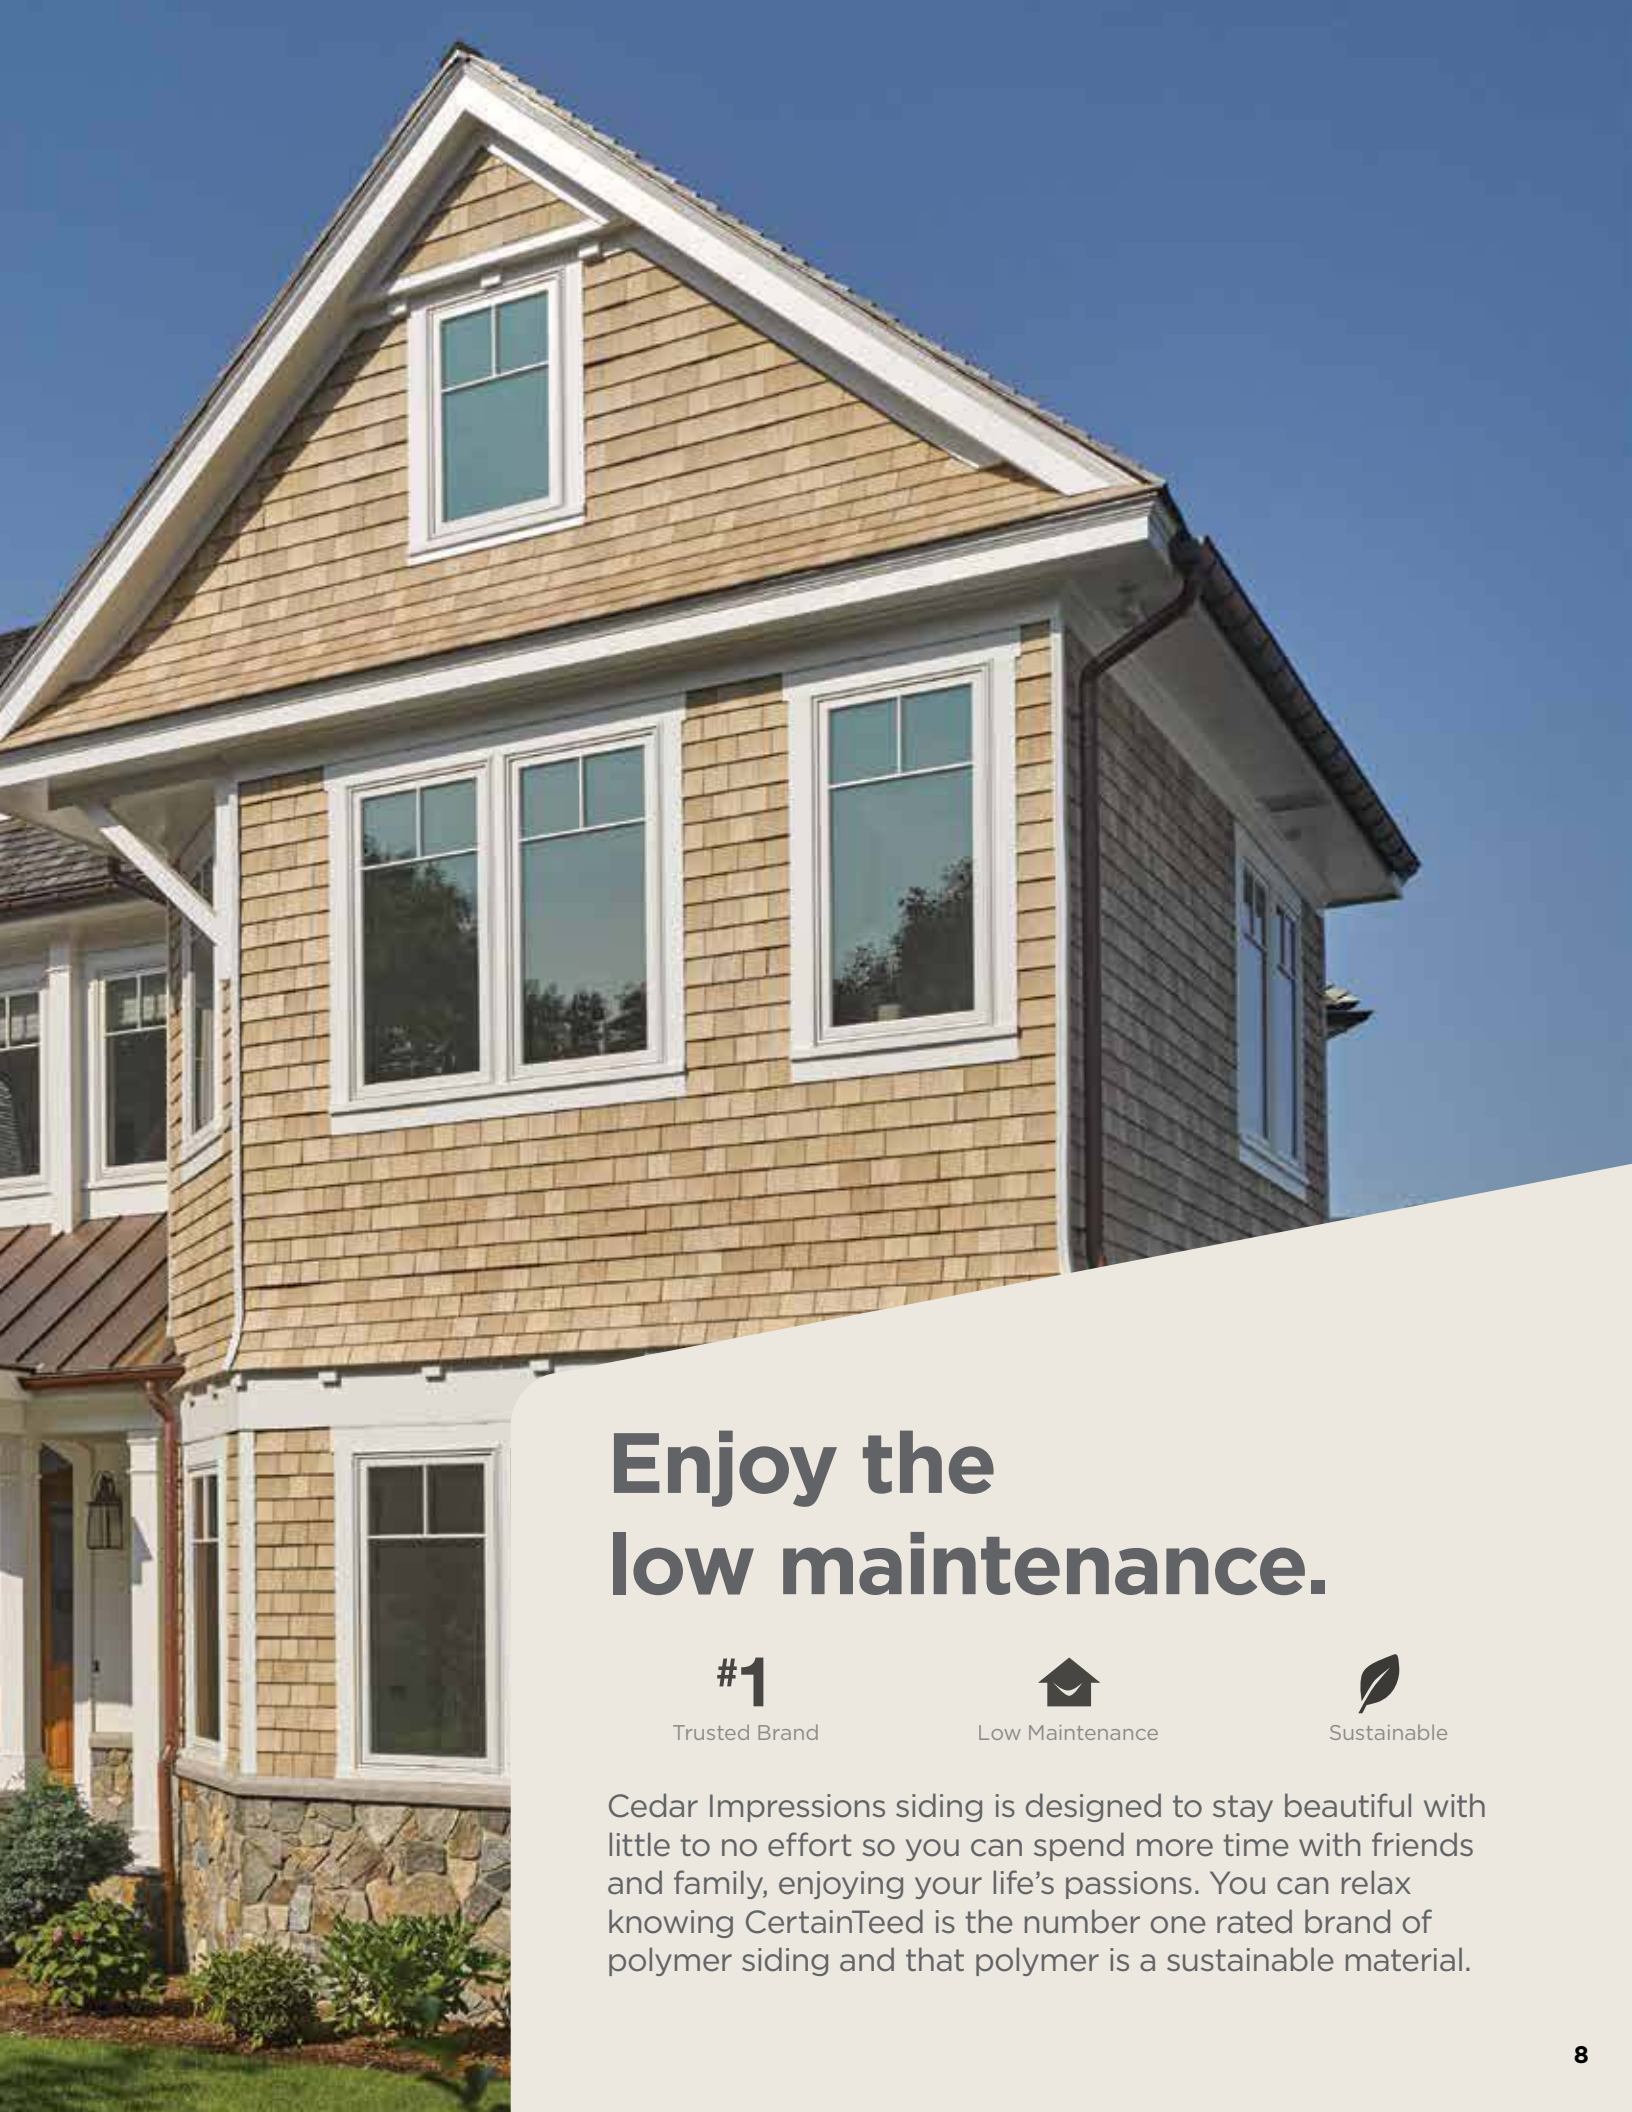

Enjoy the low maintenance.

#1

Trusted Brand

Low Maintenance

Sustainable

Cedar Impressions siding is designed to stay beautiful with little to no effort so you can spend more time with friends and family, enjoying your life's passions. You can relax knowing CertainTeed is the number one rated brand of polymer siding and that polymer is a sustainable material.