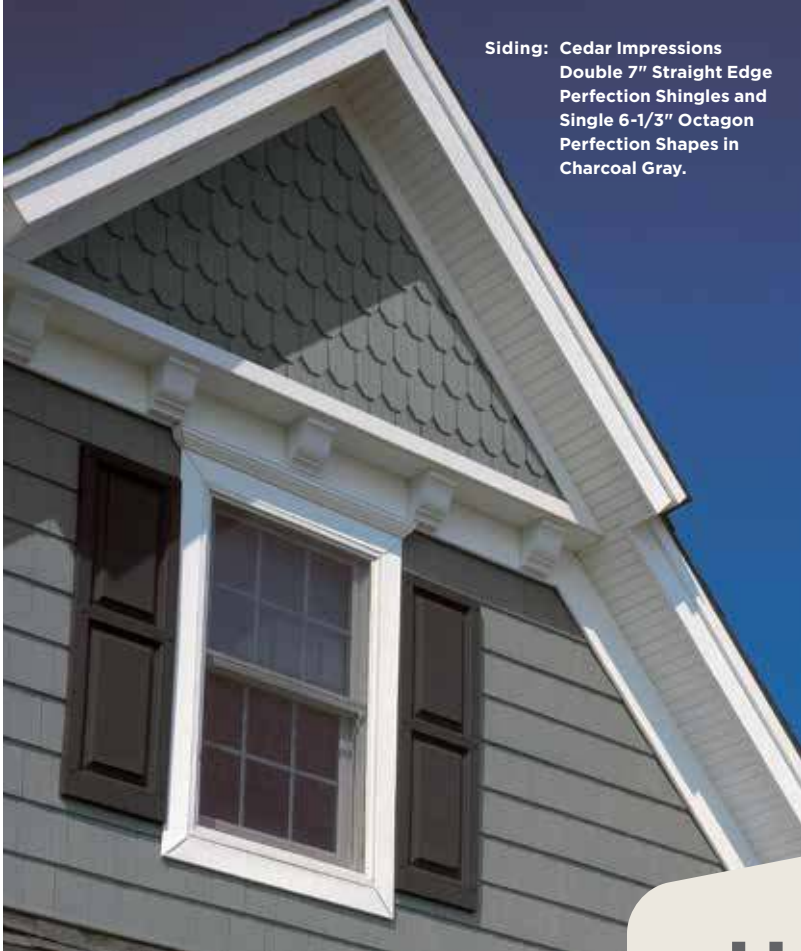

Siding: Cedar Impressions Double 7" Straight Edge Perfection Shingles and Single 6-1/3" Octagon Perfection Shapes in Charcoal Gray.