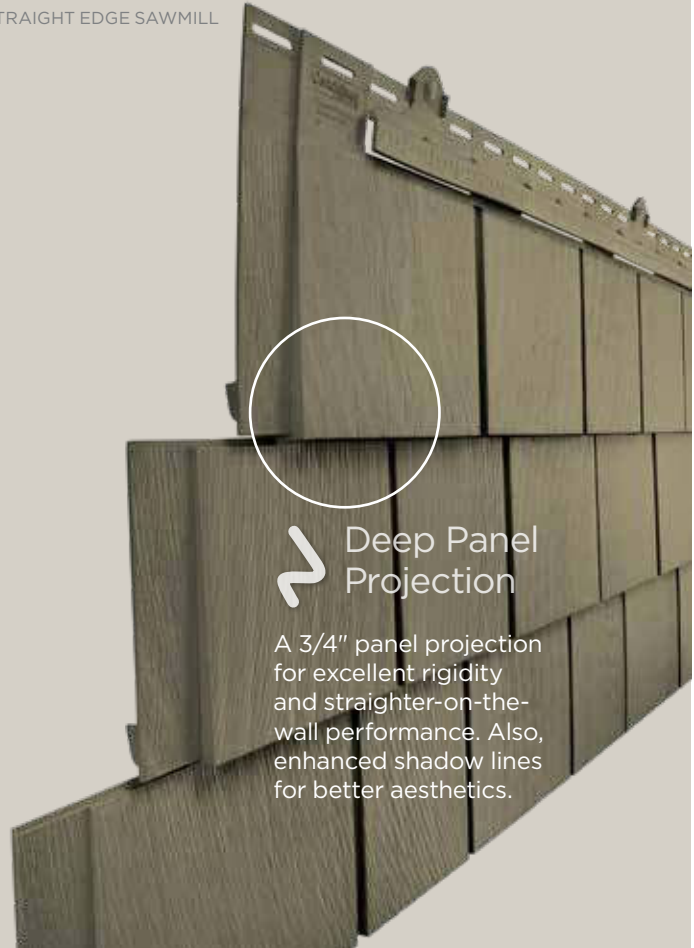

Deep Panel Projection

A 3/4" panel projection for excellent rigidity and straighter-on-the-wall performance. Also, enhanced shadow lines for better aesthetics.

Individual 5" Sawmill Shingles

Rustic Blend Balanced Mix