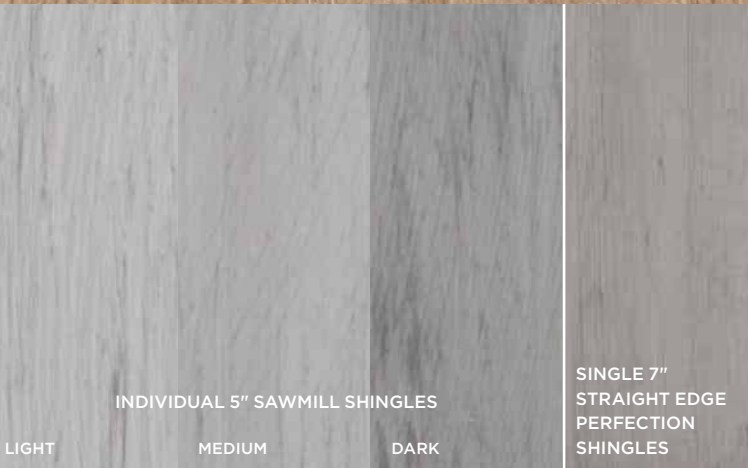

16 Color Blends*

CertainTeed's innovative Ageless Cedar Color Blends capture the appearance of natural Eastern White Cedar and Western Red Cedar at various life stages. They also enable the selection of unique, random color patterns for one-of-a-kind exterior designs. CertainTeed's Ageless Cedar Color Blends make time stand still, assuring that the shades and patterns chosen today will remain fresh and beautiful for a lifetime.

*Premium Colors

AGED WHITE CEDAR

CertainTeed's Driftwood Blend shingles provide the look of aged white cedar at its most beautiful stage.