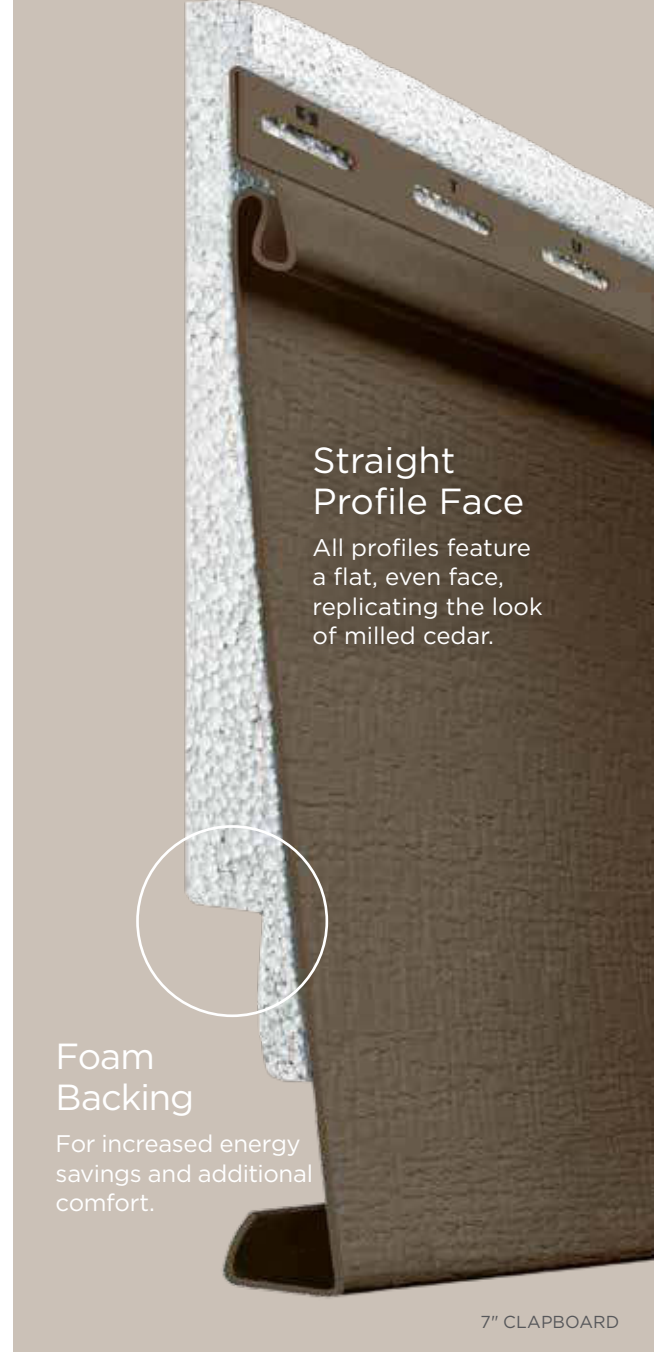

A 3/4" panel projection for excellent rigidity and straighter-on-the-wall performance.

Secure Locking System

This DuraLock® locking system snaps tight for a secure fit.

6" CLAPBOARD

Straight Profile Face

All profiles feature a flat, even face, replicating the look of milled cedar.

Foam Backing

For increased energy savings and additional comfort.

7" CLAPBOARD

Heavy-duty Thickness

True .044" thickness for outstanding strength and durability for all horizontal profiles. True .052" thickness for the Board & Batten profile.