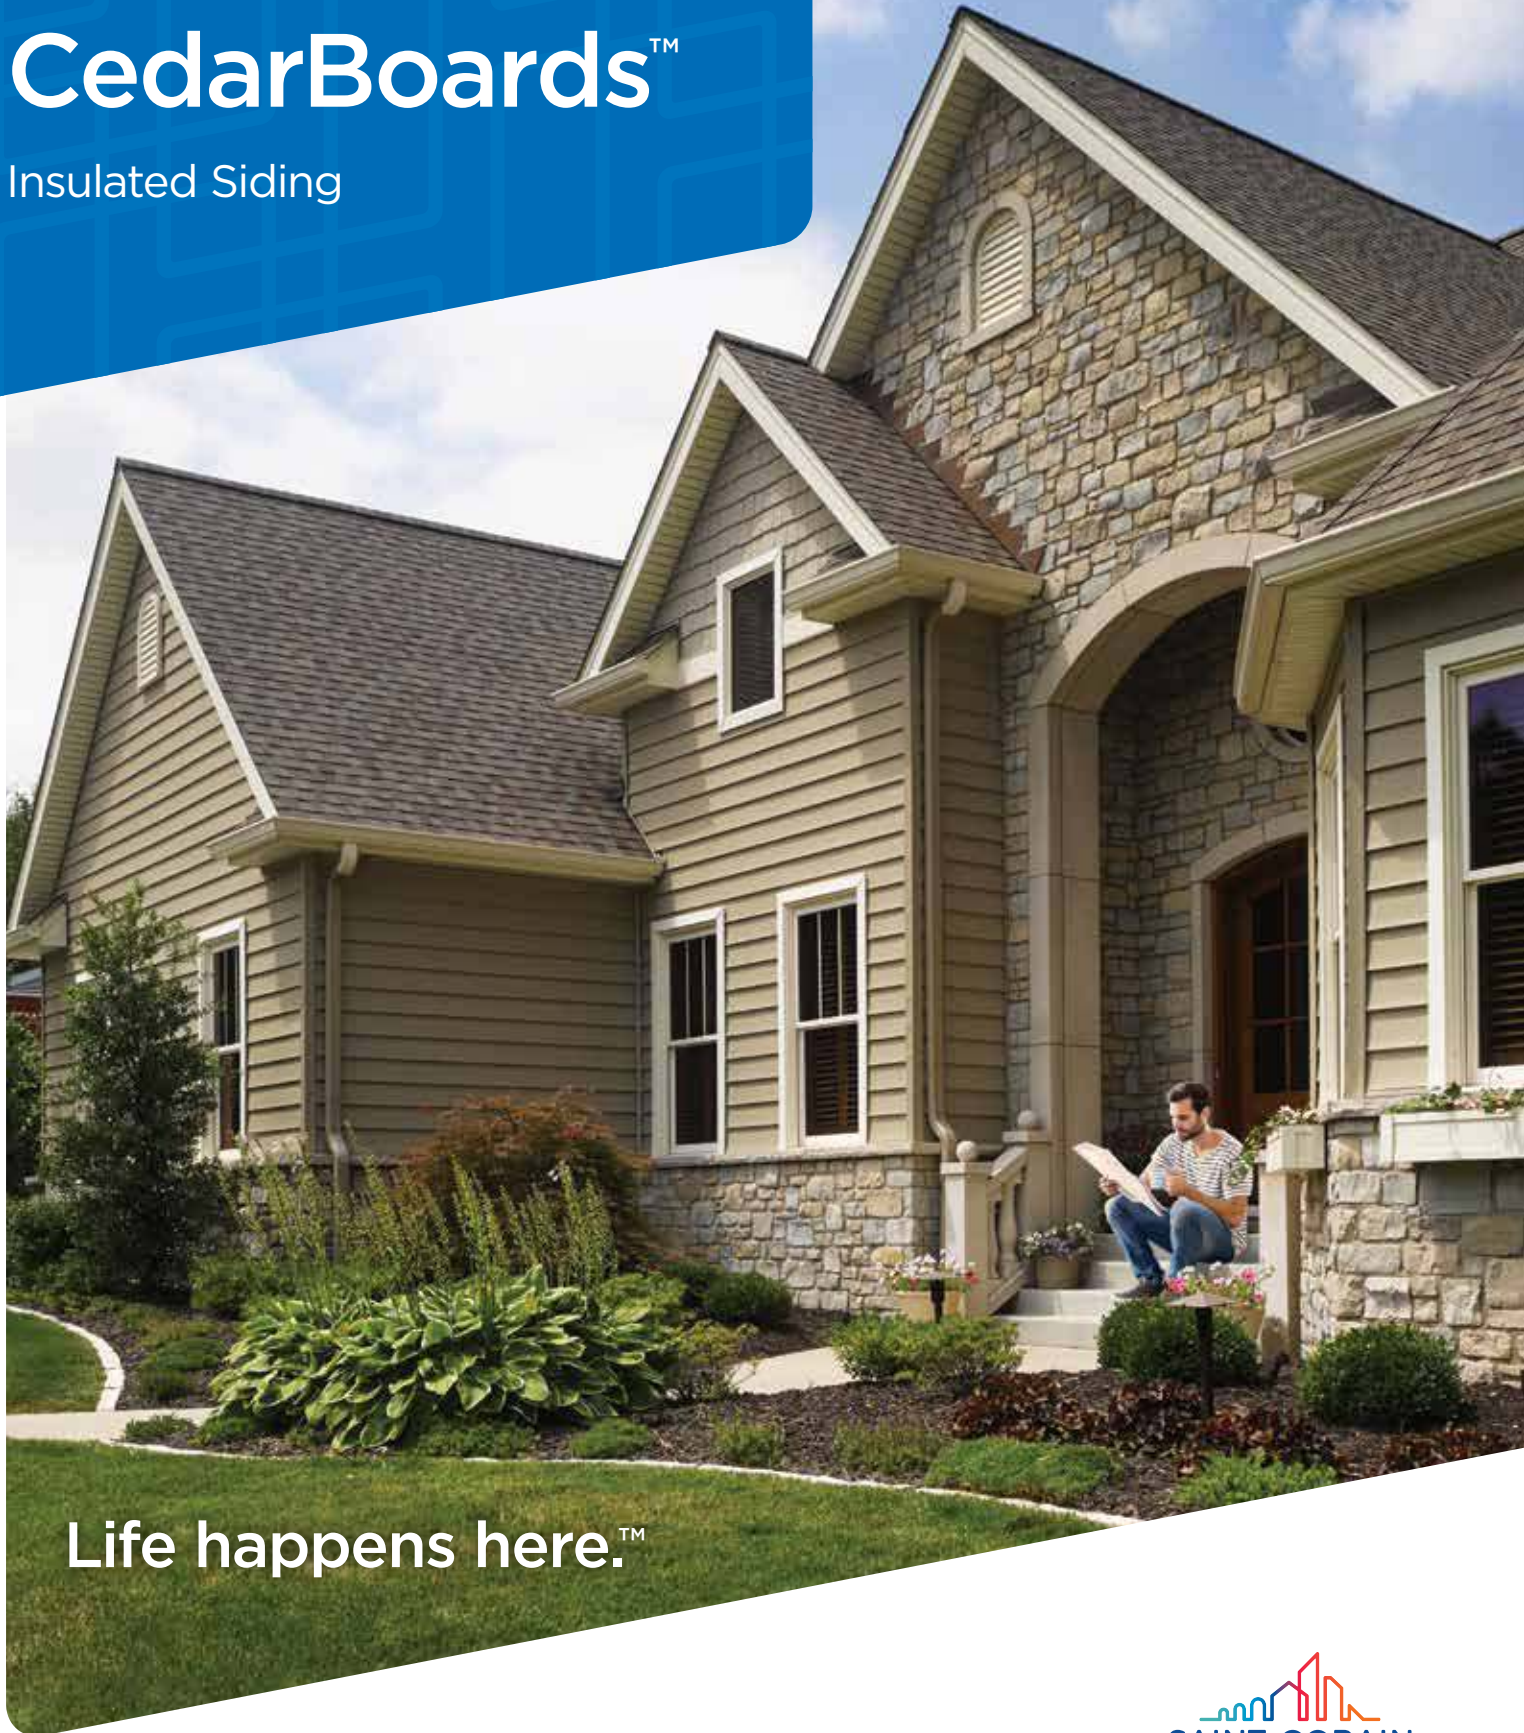

 certainteed
SAINT-GOBAIN

CedarBoards™

Insulated Siding

Life happens here.™

SAINT-GOBAIN

On Cover:

Siding: CedarBoards XL Single 7" Clapboard in Savannah Wicker and Cedar Impressions® Double 7" Staggered Perfection Shingles in Natural Clay.

Trim: Vinyl Carpentry® and Restoration Millwork®.

1 Roofing: Landmark™ in Weathered Wood.

The look and feel of real cedar.

Inspired by nature, CedarBoards™ Insulated Siding is all about beauty and performance. Outside you appreciate the authentic look and texture of natural wood, enhanced by distinctive colors and its straight even face. Inside, you'll enjoy a quieter, more comfortable home.

With a choice of 18 colors and 3 profiles, CedarBoards lets you easily tailor your home with your sense of style. Its natural cedar texture, straight even face, deep panel projection and heavy-duty thickness helps achieve the look of beautifully crafted wood siding.