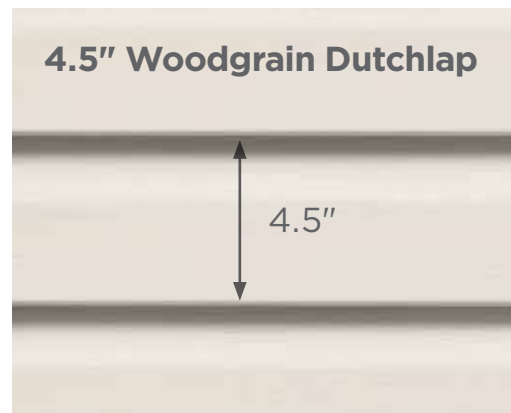

# 3 Styles. Great features.

Encore consists of traditional styles with European roots: Clapboard and Dutchlap. The Clapboard style is the most traditional and found in all parts of the United States. The Dutchlap style provides strong shadow lines and is highly popular in the Mid-Atlantic region.