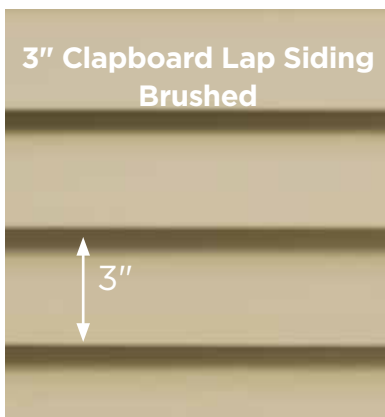

Natural cedar (woodgrain) or freshly painted (brushed) finishes.

DuraLock®

This locking system snaps tight for a secure fit.

7 Styles. Great features.

Low Maintenance

High quality vinyl does not absorb moisture or rot.