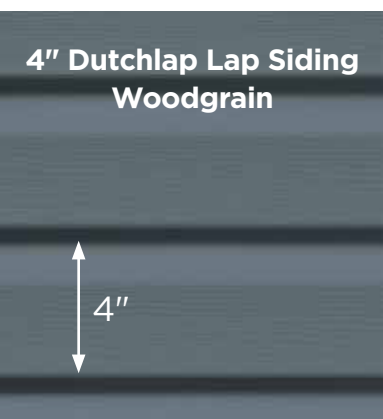

4" DUTCHLAP

5" DUTCHLAP

8" CLAPBOARD

6-1/2" BEADED

MainStreet consists of traditional styles with European roots: Clapboard, Beaded and Dutchlap. The Clapboard style is the most traditional and found in all parts of the United States. Beaded siding is very popular style for homes in the Southern Coastal regions. The Dutchlap style provides strong shadow lines and is highly popular in the Mid-Atlantic region.

4" Dutchlap Lap Siding
Woodgrain

5" Dutchlap Lap Siding
Woodgrain

8" Clapboard Lap Siding
Woodgrain

6-1/2" Beaded Lap Siding
Brushed

MainStreet is better...

Siding: MainStreet Double 5" Clapboard in Granite Gray,
 Trim: Vinyl Carpentry® & Restoration Millwork®.