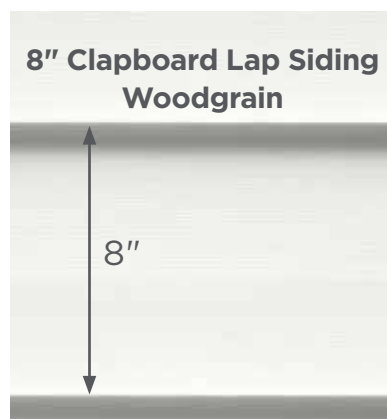

5" Dutchlap Lap Siding
Woodgrain

6-1/2" Beaded Lap Siding
Brushed

8" Clapboard Lap Siding
Woodgrain