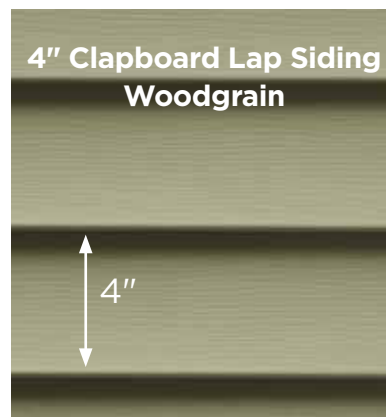

Natural cedar (woodgrain) or freshly painted (brushed) finishes.

DuraLock®

This locking system snaps tight for a secure fit.

7 Styles. Great features.

Low Maintenance

High quality vinyl does not absorb moisture or rot.

4" DUTCHLAP

5" DUTCHLAP

8" CLAPBOARD

6-1/2" BEADED

MainStreet consists of traditional styles with European roots: Clapboard, Beaded and Dutchlap. The Clapboard style is the most traditional and found in all parts of the United States. Beaded siding is very popular style for homes in the Southern Coastal regions. The Dutchlap style provides strong shadow lines and is highly popular in the Mid-Atlantic region.