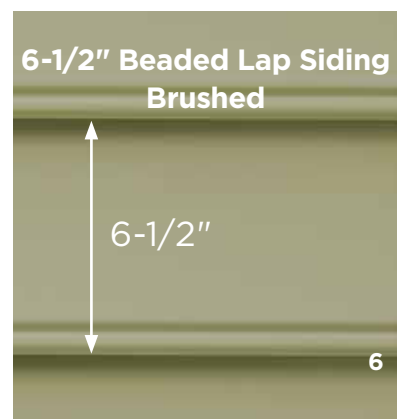

8" Clapboard Lap Siding
Woodgrain

6-1/2" Beaded Lap Siding
Brushed