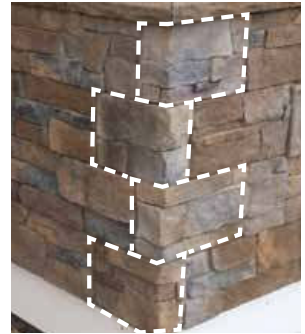

Cut time without cutting corners

STONEfaçade corner systems are a true differentiator, with pieces that actually wrap around the corner to provide a natural look and feel!

Corner systems are available in all colors in the product offering, and come in left and right corners of three lengths to eliminate the need for cutting lengths. The system's well-thought-out design staggers sizes, so there are no visual seams. STONEfaçade corner systems are also designed to provide a natural-looking return when transitioning to an alternative material.

Corner Installation Options

For single wall installation:

Alternate the corner widths, weaving them up the wall to avoid alignment of vertical seams.

For going around corners where both walls are stone:

Once level, fasten the two screws on the long return of the corner. Alternate both the corner widths and the walls that the long return is applied to, weaving them up the wall to avoid alignment of vertical seams.

Restoration Millwork® Corners

Restoration Millwork corners offer a great finishing touch.