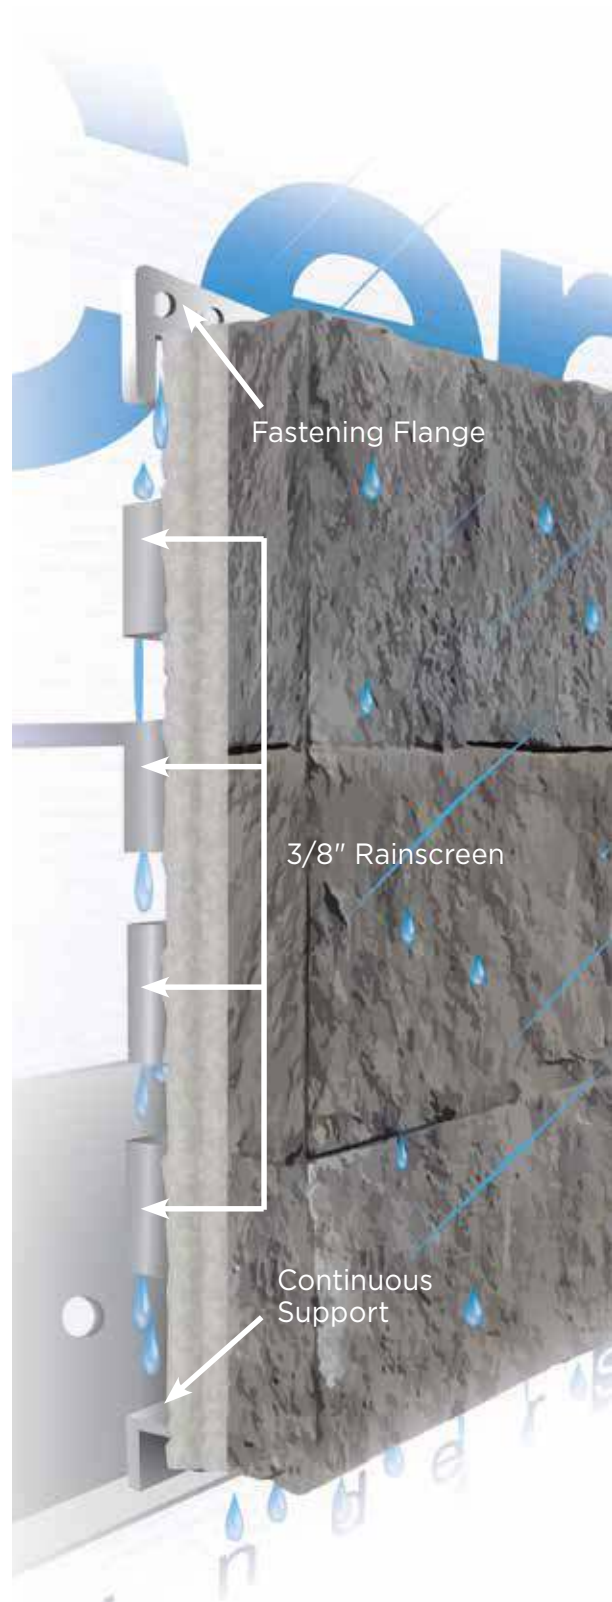

# Moisture management to protect your home

3/8" Rainscreen

STONEfaçade features the industry's only **fully-integrated rainscreen**, providing additional structural support and ample drainage from top to bottom for outstanding moisture management and protection of your most important investment. Our rainscreen is designed to prevent potential structural damage and mold, a common occurrence when masonry products are installed without a well-defined drainage space.

## Avoid moisture issues and unwanted call backs

STONEfaçade is the only product on the market that has a true integrated rainscreen. That's essential because moisture intrusion on the exterior wall is one of the leading reasons for wall assembly failure - and costly call backs. Our integrated rainscreen is designed to allow adequate airflow behind the panel. This promotes drying and helps eliminate potential moisture issues like mold and mildew within the wall cavity.