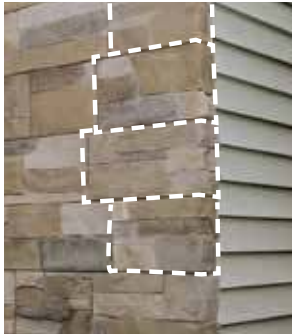

Cut time without cutting corners

STONEfaçade corner systems are a true differentiator, with pieces that actually wrap around the corner to provide a natural look and feel!

Corner systems are available in all colors in the product offering, and come in left and right corners of three lengths to eliminate the need for cutting lengths. The system's well-thought-out design staggers sizes, so there are no visual seams. STONEfaçade corner systems are also designed to provide a natural-looking return when transitioning to an alternative material.

Corner Installation Options

For single wall installation:

Alternate the corner widths, weaving them up the wall to avoid alignment of vertical seams.

For going around corners where both walls are stone:

Once level, fasten the two screws on the long return of the corner. Alternate both the corner widths and the walls that the long return is applied to, weaving them up the wall to avoid alignment of vertical seams.