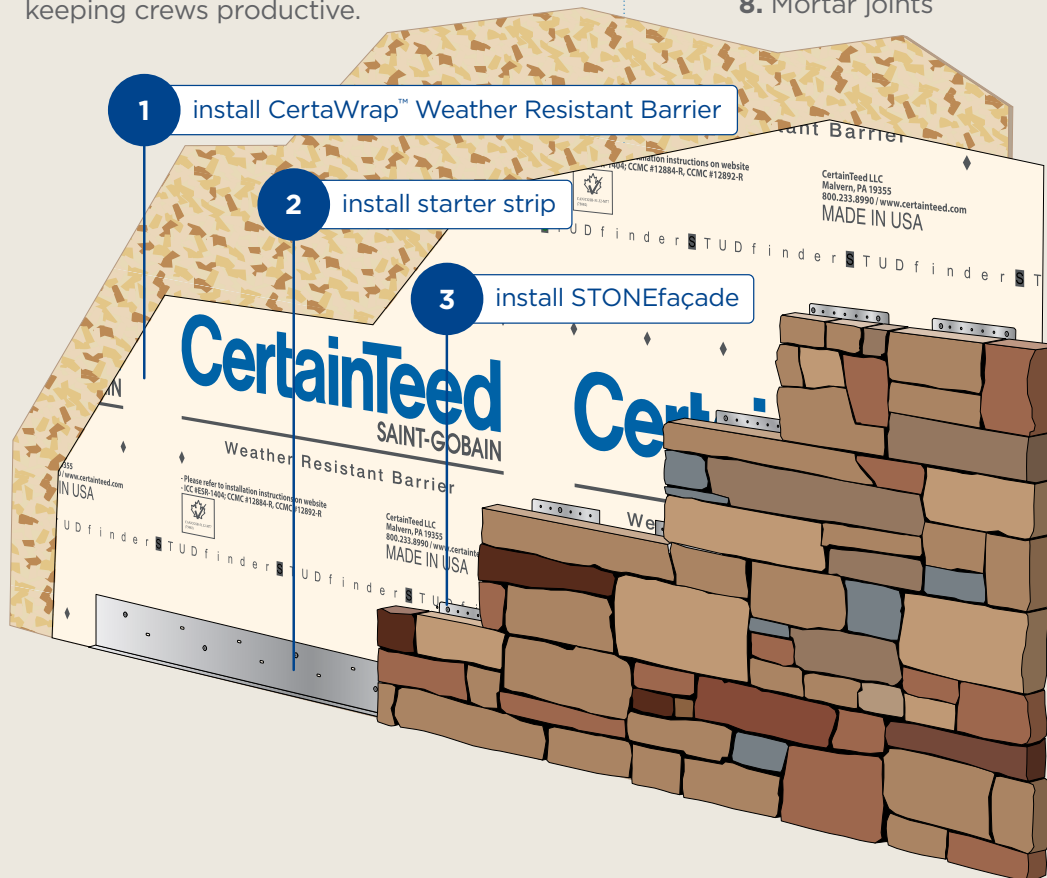

## Less room for error. Installs in cold weather.

Traditional masonry must be installed in temperatures above 40°F to avoid the risks of mortar and grout failure. With STONEfaçade, there's no mortar involved, so installations can go on when temperatures drop.

No Mortar

only **3** steps

vs

### Traditional masonry veneer installation

1. Install weep screen
2. Install a layer of WRB
3. Install another layer of WRB
4. Install lath
5. Apply mortar scratch coat
6. Apply mortar setting bed
7. Adhere masonry
8. Mortar joints

CertainTeed STONEfaçade installs **SIX TIMES** faster than traditional stone, helping your customers get to the next job faster.

Three to four squares of STONEfaçade can be installed in a single day, keeping crews productive.