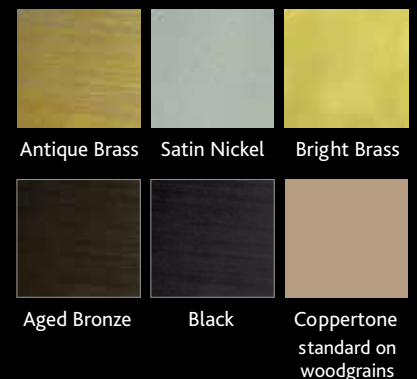

PLATED LOCK FINISHES

- Strong, extruded aluminum frame in white or tan
- Half screen Standard • Aluminum Screen Mesh*
- Available in Pet Screen* and Full Screen*