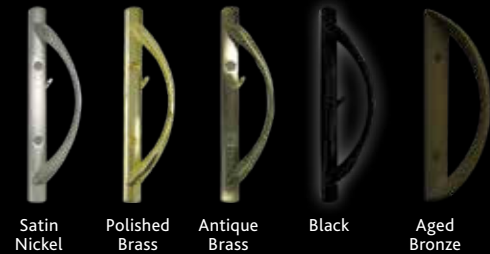

HANDLE SET FINISHES w/ EXTERIOR KEY LOCK

SCREEN HANDLE

MORTISED HOOK LOCKS

FOAM FILLED

Foam filled vertical main frame adds strength and insulating performance.

See Page 3 for other included options:
Exterior Paint, Exterior Laminate, Vinyl Colors,
Interior Wood Grain, Mini Blinds

SCAN CODE
to head to our
Digital Brochure!