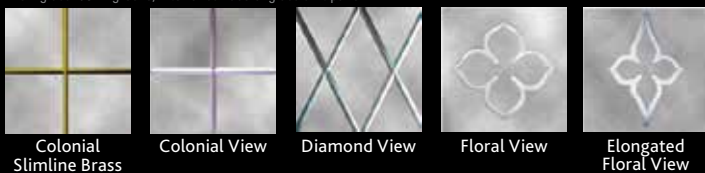

WINDOW OPTIONS

EXTERIOR PAINT

Lead time 4-6 weeks ‡Muntin color may be affected by glass coatings, such as Low-E. Coil not exact match. Colors shown are reproduced by mechanical process and may vary from actual colors of product. Use actual color selector.

EXTERIOR PAINT & EXTERIOR LAMINATE: 20 Year Warranty against fading, peeling and cracking

EXTERIOR LAMINATES

N/A with Dark Oak Interior Wood Grain

VINYL COLORS

MINIBLINDS

PLATED LOCK FINISHES

Antique Brass Satin Nickel Black Bright Brass Aged Bronze Coppertone
Standard on woodgrains

INTERNAL GRIDS & DECORATIVE GLASS

Colonial, Prairie, Double Prairie:
Flat, Contour, Brasses, View Glass
Diamond: Flat & View Glass Only

view glass: 3/8" v-groove, interior surface of glass unit pane

INTERIOR WOODGRAINS