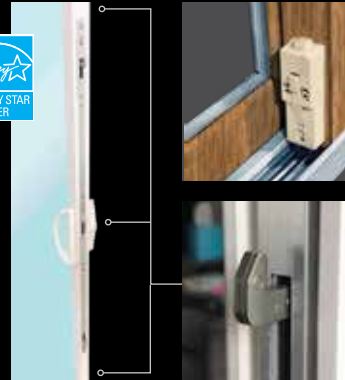

Energy Efficient Glass

Foot operated dead bolt provides an extra lock point for secure partial opening.

Multi-Point Lock: Steel hooks lock at three points. (3-point is optional upgrade)