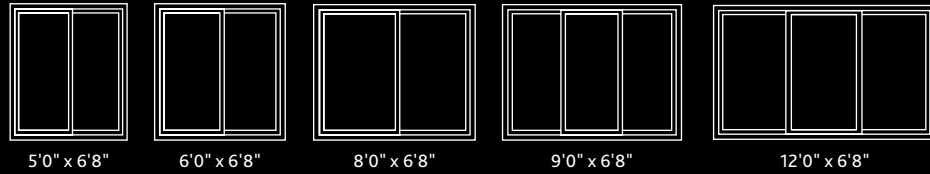

STANDARD SIZES

Custom Sizes:

Two panel widths: 55" to 95 1/2" | three panel widths: 95" to 142 7/8" max height: 84"